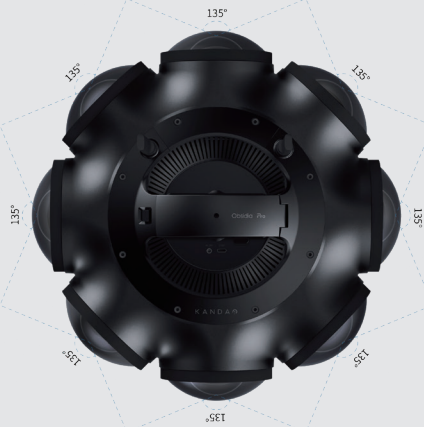

Achieve smoothly transition from shadow to highlight, and provide more possibility for post-processing.

Adjustable Aperture

Equipped with lenses that have an adjustable aperture. The maximum aperture is f2.8, supports f2.8 to f16. Up to 16 stops of adjustable exposure for precise control on the depth of field and creative capturing with motion blur.

Selectable Focus Distance

It is unique with selectable focus distances. Offer "Near" and "Normal" as two options. Satisfy different focus requirement under the huge aperture.

Eight - Lens Design

135° as the FOV of each lens, and 12K as the panorama resolution. Offer full-cover footages for panorama stitching and 3D rendering.