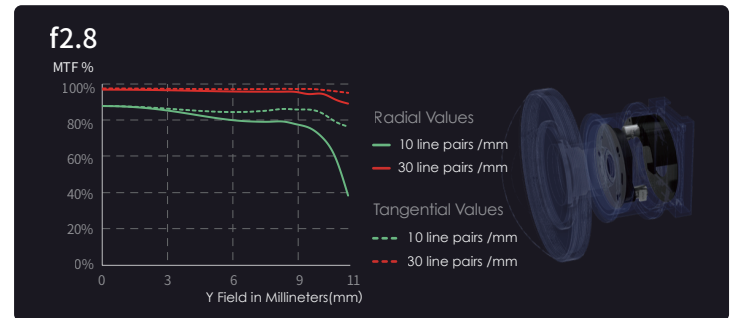

It's the world-first cinematic 360° camera with 8 APS-C sensors. 24 million pixels and high photosensitivity are the key factors for recording rich details and excellent performance.

14 Stops Dynamic Range

Achieve smoothly transition from shadow to highlight, and provide more possibility for post-processing.

Adjustable Aperture

Equipped with lenses that have an adjustable aperture. The maximum aperture is f2.8, supports f2.8 to f16. Up to 16 stops of adjustable exposure for precise control on the depth of field and creative capturing with motion blur.

Selectable Focus Distance

It is unique with selectable focus distances. Offer "Near" and "Normal" as two options. Satisfy different focus requirement under the huge aperture.

Eight - Lens Design

135° as the FOV of each lens, and 12K as the panorama resolution. Offer full-cover footages for panorama stitching and 3D rendering.