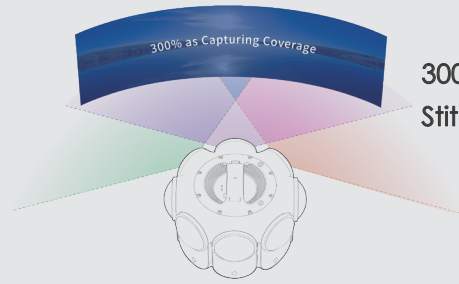

It's the world-first cinematic 360° camera with 8 APS-C sensors. 24 million pixels and high photosensitivity are the key factors for recording rich details and excellent performance.

14 Stops Dynamic Range

Achieve smoothly transition from shadow to highlight, and provide more possibility for post-processing.

Adjustable Aperture

Equipped with lenses that have an adjustable aperture. The maximum aperture is f2.8, supports f2.8 to f16. Up to 16 stops of adjustable exposure for precise control on the depth of field and creative capturing with motion blur.

Selectable Focus Distance

It is unique with selectable focus distances. Offer "Near" and "Normal" as two options. Satisfy different focus requirement under the huge aperture.

Eight - Lens Design

135° as the FOV of each lens, and 12K as the panorama resolution. Offer full-cover footages for panorama stitching and 3D rendering.

300% as Capturing Coverage
Stitching Can Always be Perfect

Cinema-Imaging-Tech Lens

14 elements 10 groups
optical design for excellent performance.

14 elements, 28 sides, 18 layers of Anti-Reflection coating on each side