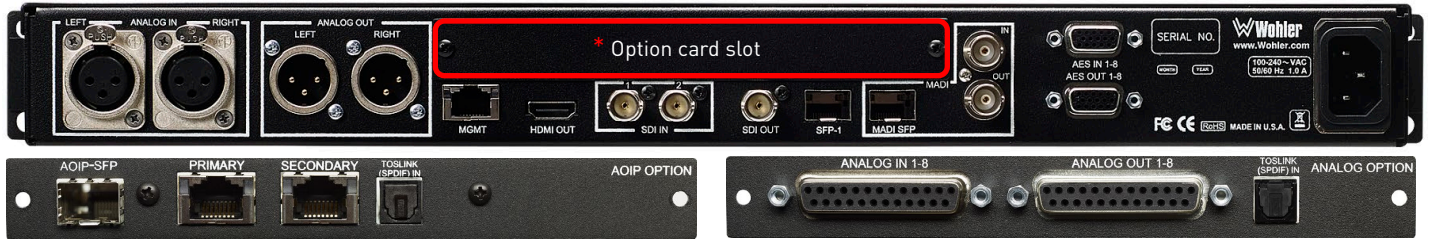

Model	Part ID	Description
iVAM1-1 (Base Unit)	8120-0100	1RU Base unit, includes SDI & Analog as standard
I/O Options		
OPT-AES	829080	Enables decoding and monitoring of 4 x AES inputs, 1 AES Output
OPT-MADI	829092	Enables decoding and monitoring of 1 x MADI64 input via BNC
SFP-MM-MADI-FIBER	829081	MADI fiber transceiver, Multimode; LC Connectors
SFP-SM-MADI-FIBER	829082	MADI fiber transceiver, Single mode; LC Connectors
SFP-SDI	829089	3G/HD/SD-SDI single video receiver w/ active loopback, HD-BNC
SFP-SDI-Fiber	829084	3G/HD/SD-SDI or ASI single receiver w/ active loopback, HD-BNC
SFP-2110 w/Ember+	829086	Receiver; Multi-Mode 850 NM, LC Connectors
SFP-2110 w/NMOS	829086-1	Receiver; Multi-Mode 850 NM, LC Connectors
SFP-2022	829088	Receiver; LC Connectors
SFP-2110 w/Ember+ +2022-6	829087	Either-Or; Multi-Mode 850 NM, LC Connectors
SFP-2110 w/NMOS+2022-6	829087-1	Either-Or; Multi-Mode 850 NM, LC Connectors
Option Cards		
OPT-ANLGTOS (iVAM)	829170	Enable monitoring of 8 Analog channels on DB-25. TOSLINK included.
OPT-DANTE (iVAM) ** Inc. AoIP Card	829171	Enables decoding and monitoring of Dante™ input streams. ** Inc. AoIP card. Enables 2 x RJ-45 ports for 2022-7 support (for Dante, Ravenna and 2110-30) + SFP cage allowing MM and SM SFP's for AoIP Signals. TOSLINK included.
OPT-RAVENNA 64 (iVAM) ** Inc. AoIP Card	829172	Enable monitoring of up to 64 ch Ravenna™ / AES67 Input. NMOS support. TOSLINK included.

iVAM1-1

3G-SDI & Analog Video/Audio Monitoring & Metering with Optional Signal Upgrades

Rear Panel & Option Cards

* OPT-DANTE & OPT- RAVENNA prices include AoIP card.

* Only 1 x AoIP card or 1 x OPT-iVAM-ANALOG may be fitted at one time.