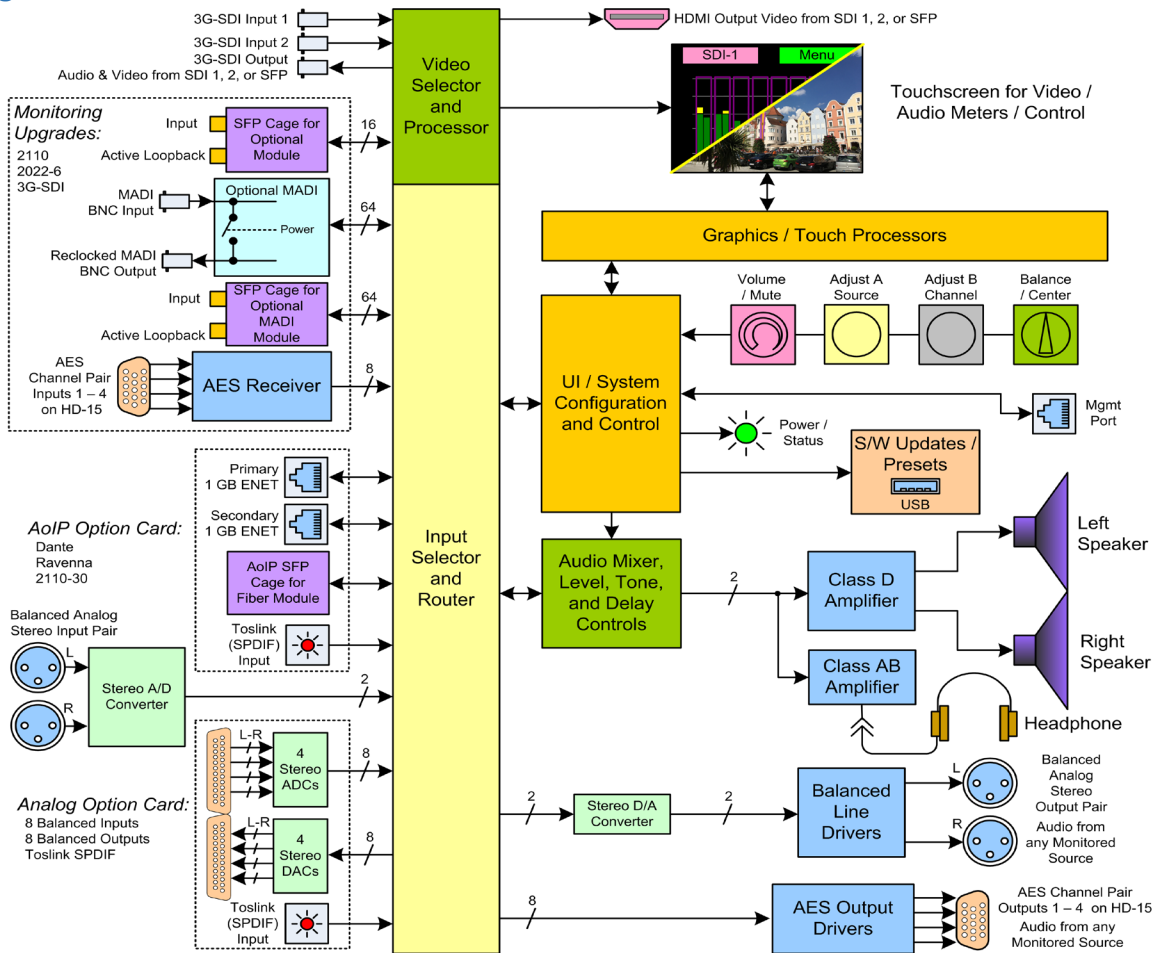

Block Diagram

Specifications	
Dimensions (W x H x D)	1RU in standard 19" rack: 19" x 1.75" x 5.5" (483 mm x 45 mm x 140 mm). Shipping dims: 23" x 6" x 12"
Shipping Weight / Net Weight	8.0 lbs. (3.6 kg) / 5.5 lbs. (2.5 kg)
Power Consumption / Supply	65W, 100 to 240 VAC ± 10%, 50-60 Hz, CE & UL approved
Display Type / Resolution	2.4" (60 mm) LCD Capacitive Touchscreen; 320H x 240V
Viewing Angle	160 (H) x 160 (V)
Audio Channels	16 Max
Hum and Noise	Better than -68 dB below full output
Peak Acoustic Output	90 dB SPL @ 2 feet
Speaker Power Output	5W RMS per side, 12W Peak
Upgrades	Via USB or GUI web interface
APIs	Provide easy integration with 3rd party control systems

三友株式会社

東京本社 〒141-0022 東京都品川区東五反田1-2-33 白雉子ビル9F 代表 TEL 03-6408-1450 / FAX 03-3440-7755
NHK営業事業部 03-3463-1608 / 関東営業所 029-851-0591 / 勝田オフィス 029-264-2486 / 大阪営業所 06-6452-4501
/ 九州営業所 092-282-3622 / 大分営業所 097-567-3227